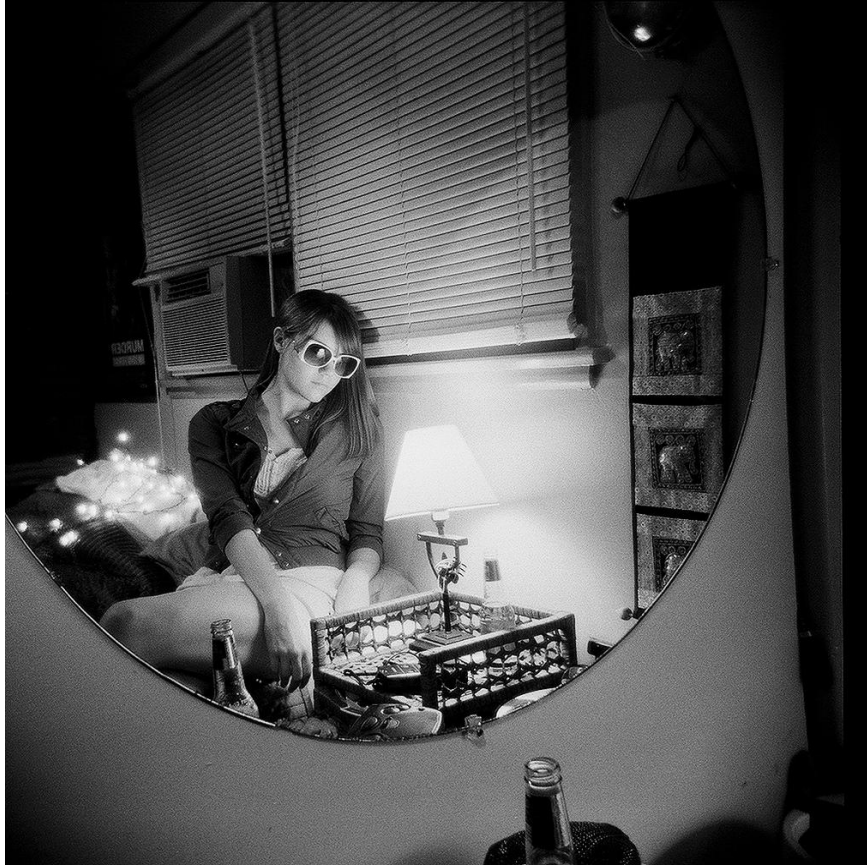

i hand process my film and embraces the imperfections in each photograph, letting the light and chemistry mix in an organic and often surprising way.

after all, perfection is boring.

cv

"vistas" group exhibit, a. smith gallery [johnson city tx, aug 2020]

"light" group exhibition, se center for photograph, [greenville sc, aug 2020]

"joy" online group exhibit, analog forever magazine [july 2020]

"light" online group exhibit, analog forever magazine [april 2020]